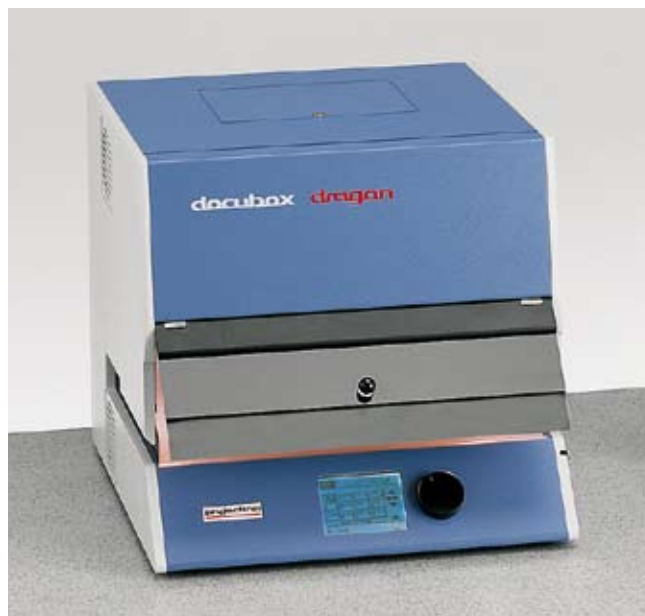

With the DOCUBOX Dragon Projectina offers a new concept allowing comprehensive and systematic examination of documents in field application. Extensive examination methods combined with efficient handling and operator convenience fulfil the increasing demands for a quick and efficient investigation of travel documents, banknotes and security printed matter, not only in the field, but also in the laboratory.

Extensive document examination

DOCUBOX Dragon offers comprehensive investigation possibilities in a compact design. DOCUBOX Dragon incorporates 12 integrated light sources, motorized 20x Zoom optics and a CCD IR sensitive colour camera with Autofocus. A variety of monitors are available on request.

New Sequence mode

The Docubox Dragon automatically selects different light sources and inspection times and provides the results within a very short time.

Intuitive operation

Control of the instrument is by an easy to use touch screen and jogger knob. The menu-driven PIA-6 software is controlled in the operator's language. The pre-settings of various light sources make the operation even more simple.

Highest efficiency

Up to 200 control settings can be stored and retrieved via internal memory and via USB stick. This helps to standardize processes, to simplify the workflow and to shorten the investigation time.

Touchscreen and jogger knob for simple and intuitive operation.

DOCUBOX Dragon